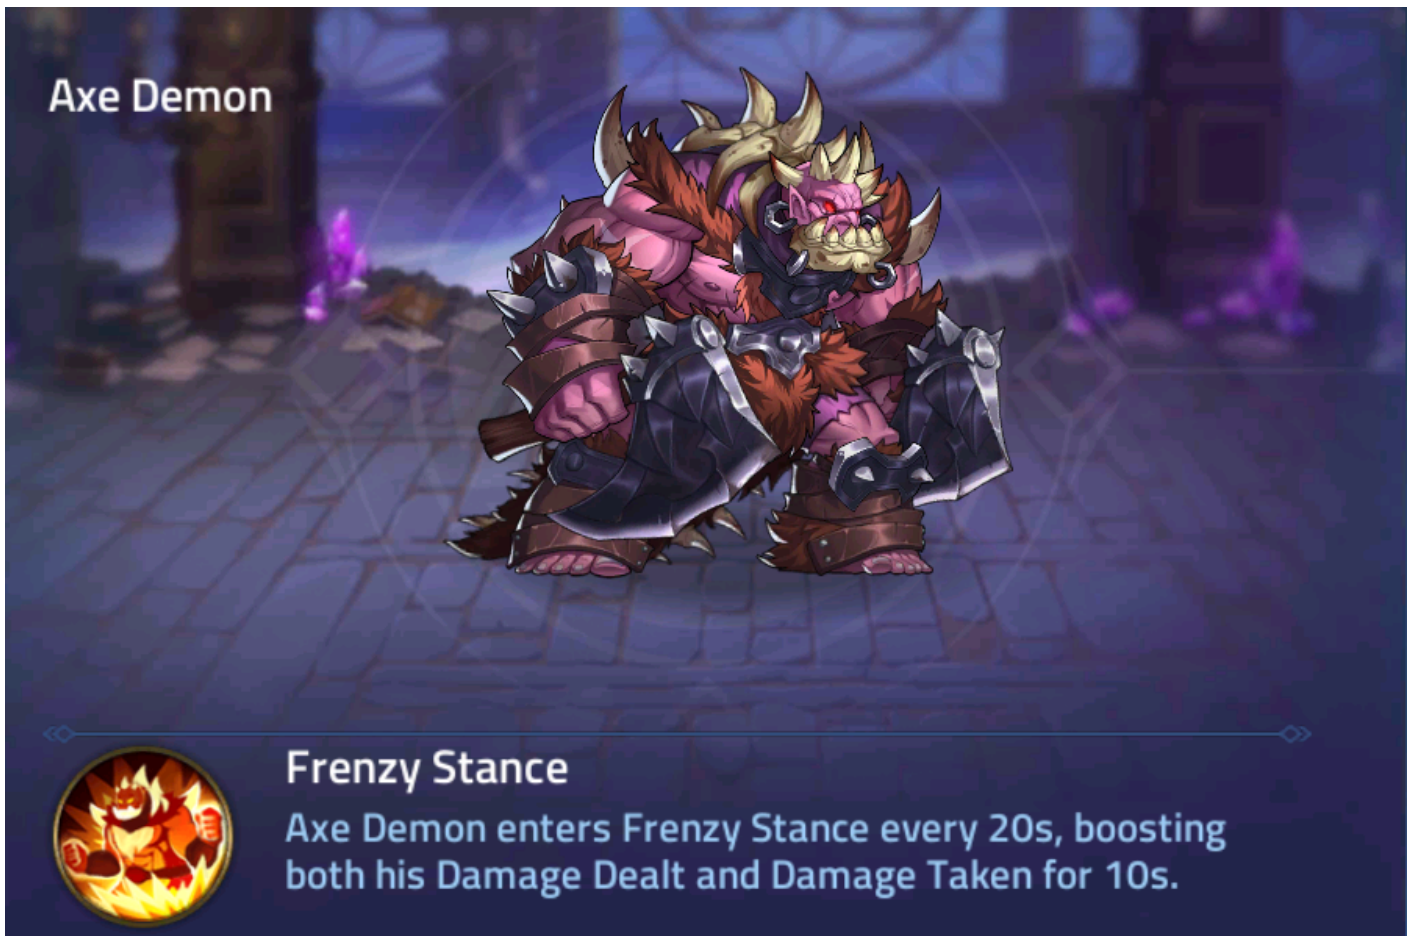

Saturday - Axe Demon

Revision #2

Created 15 October 2023 23:33:11 by Beast_cat

Updated 9 November 2023 00:46:23 by Beast_cat