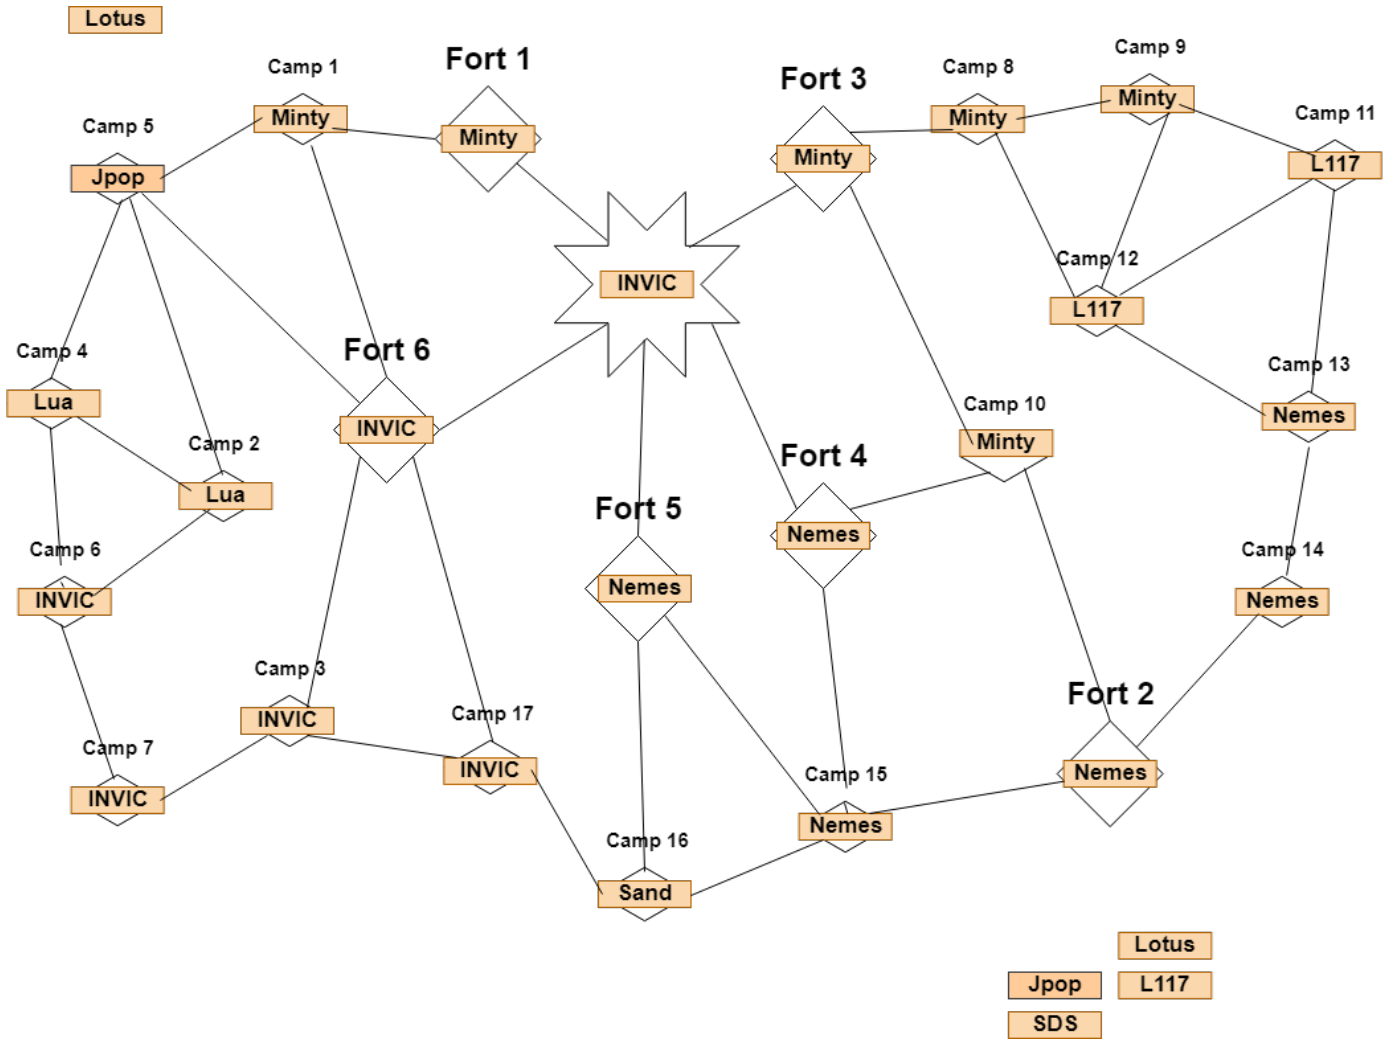

Levity Strategy Map Camp Layout

Revision #24

Created 12 September 2023 01:21:25 by Admin

Updated 9 November 2023 00:46:24 by Beast_cat