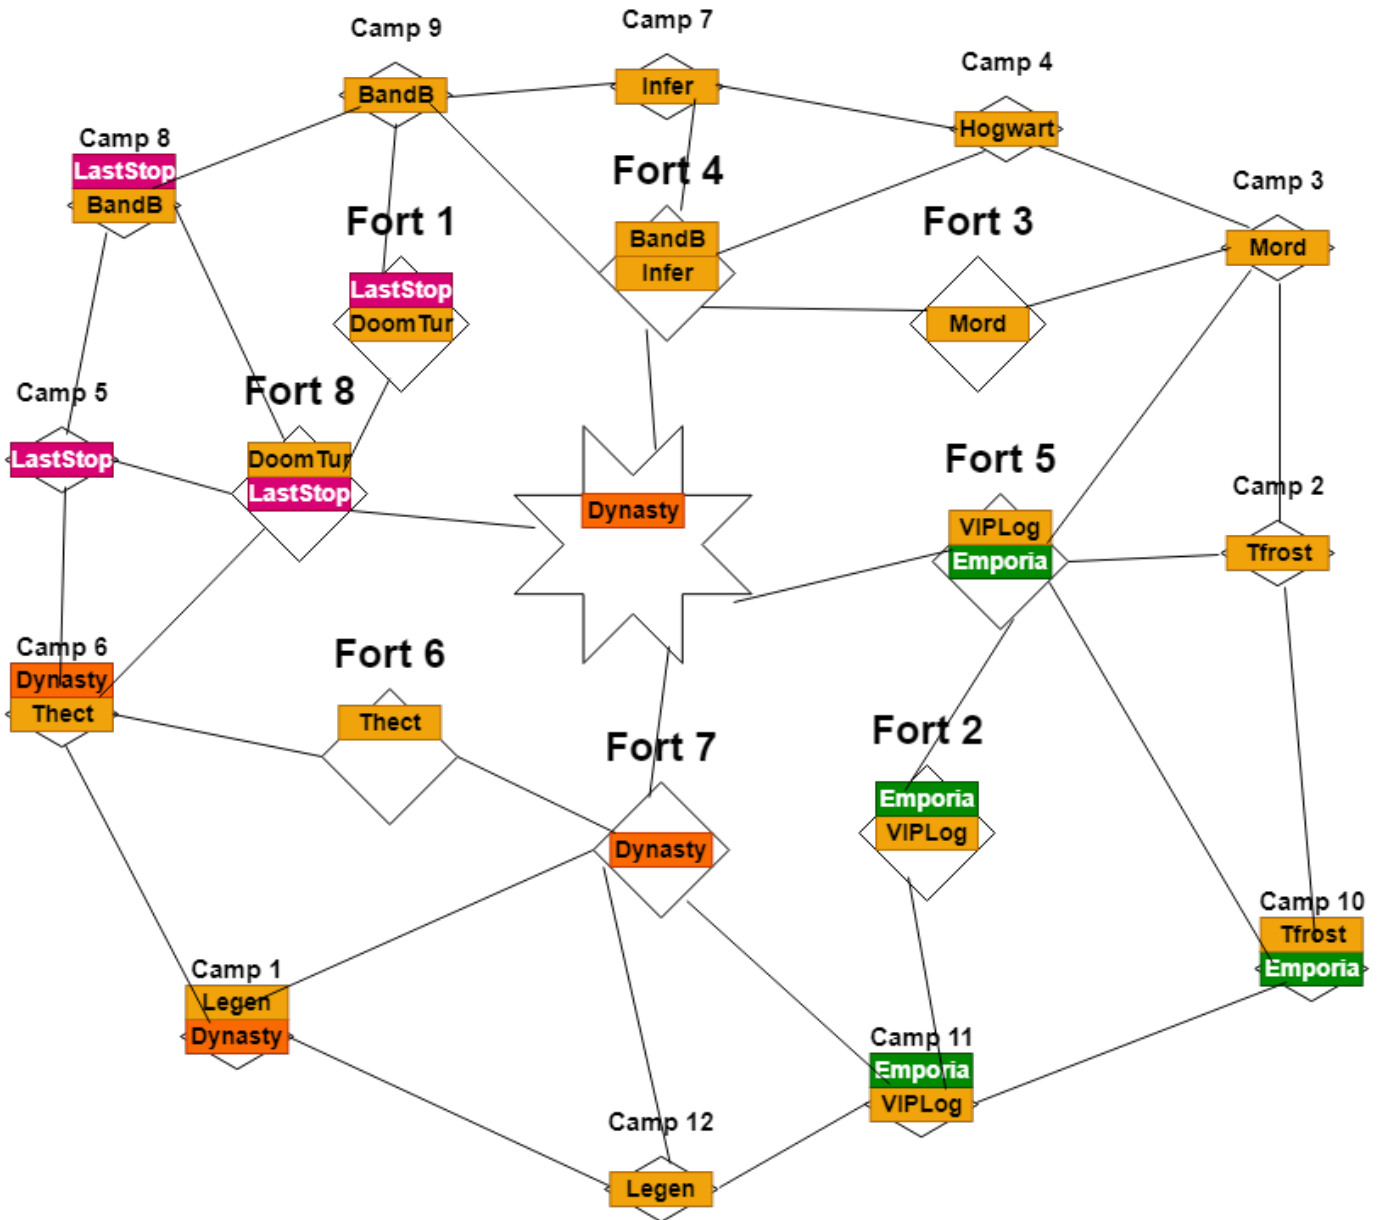

# Emporia Strategy Map Fort Layout

Revision #5

Created 24 September 2023 02:38:15 by Beast\_cat

Updated 9 November 2023 00:46:24 by Beast\_cat