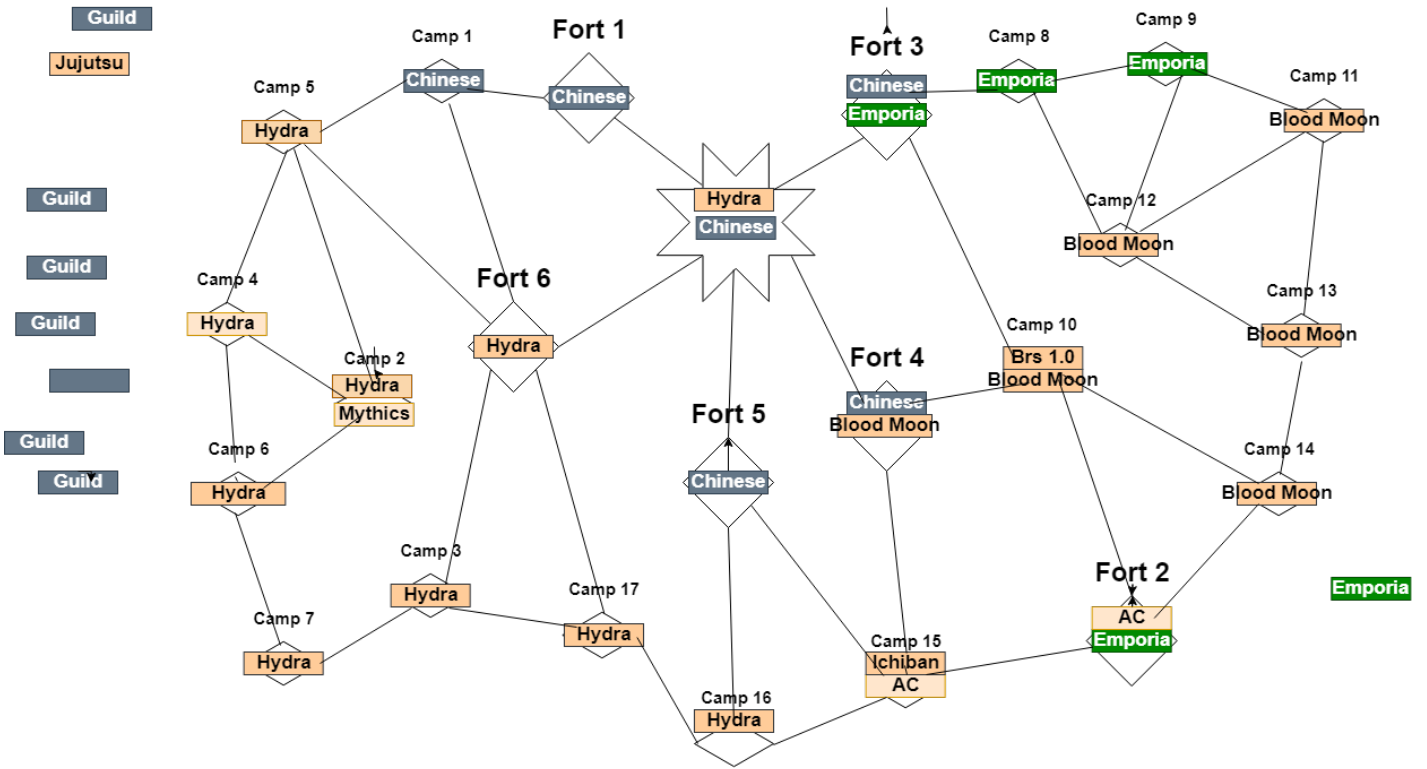

# Emporia Strategy Map Camp Layout

Revision #7

Created 7 October 2023 17:08:51 by Beast\_cat

Updated 7 December 2023 23:34:09 by Sticky Princess