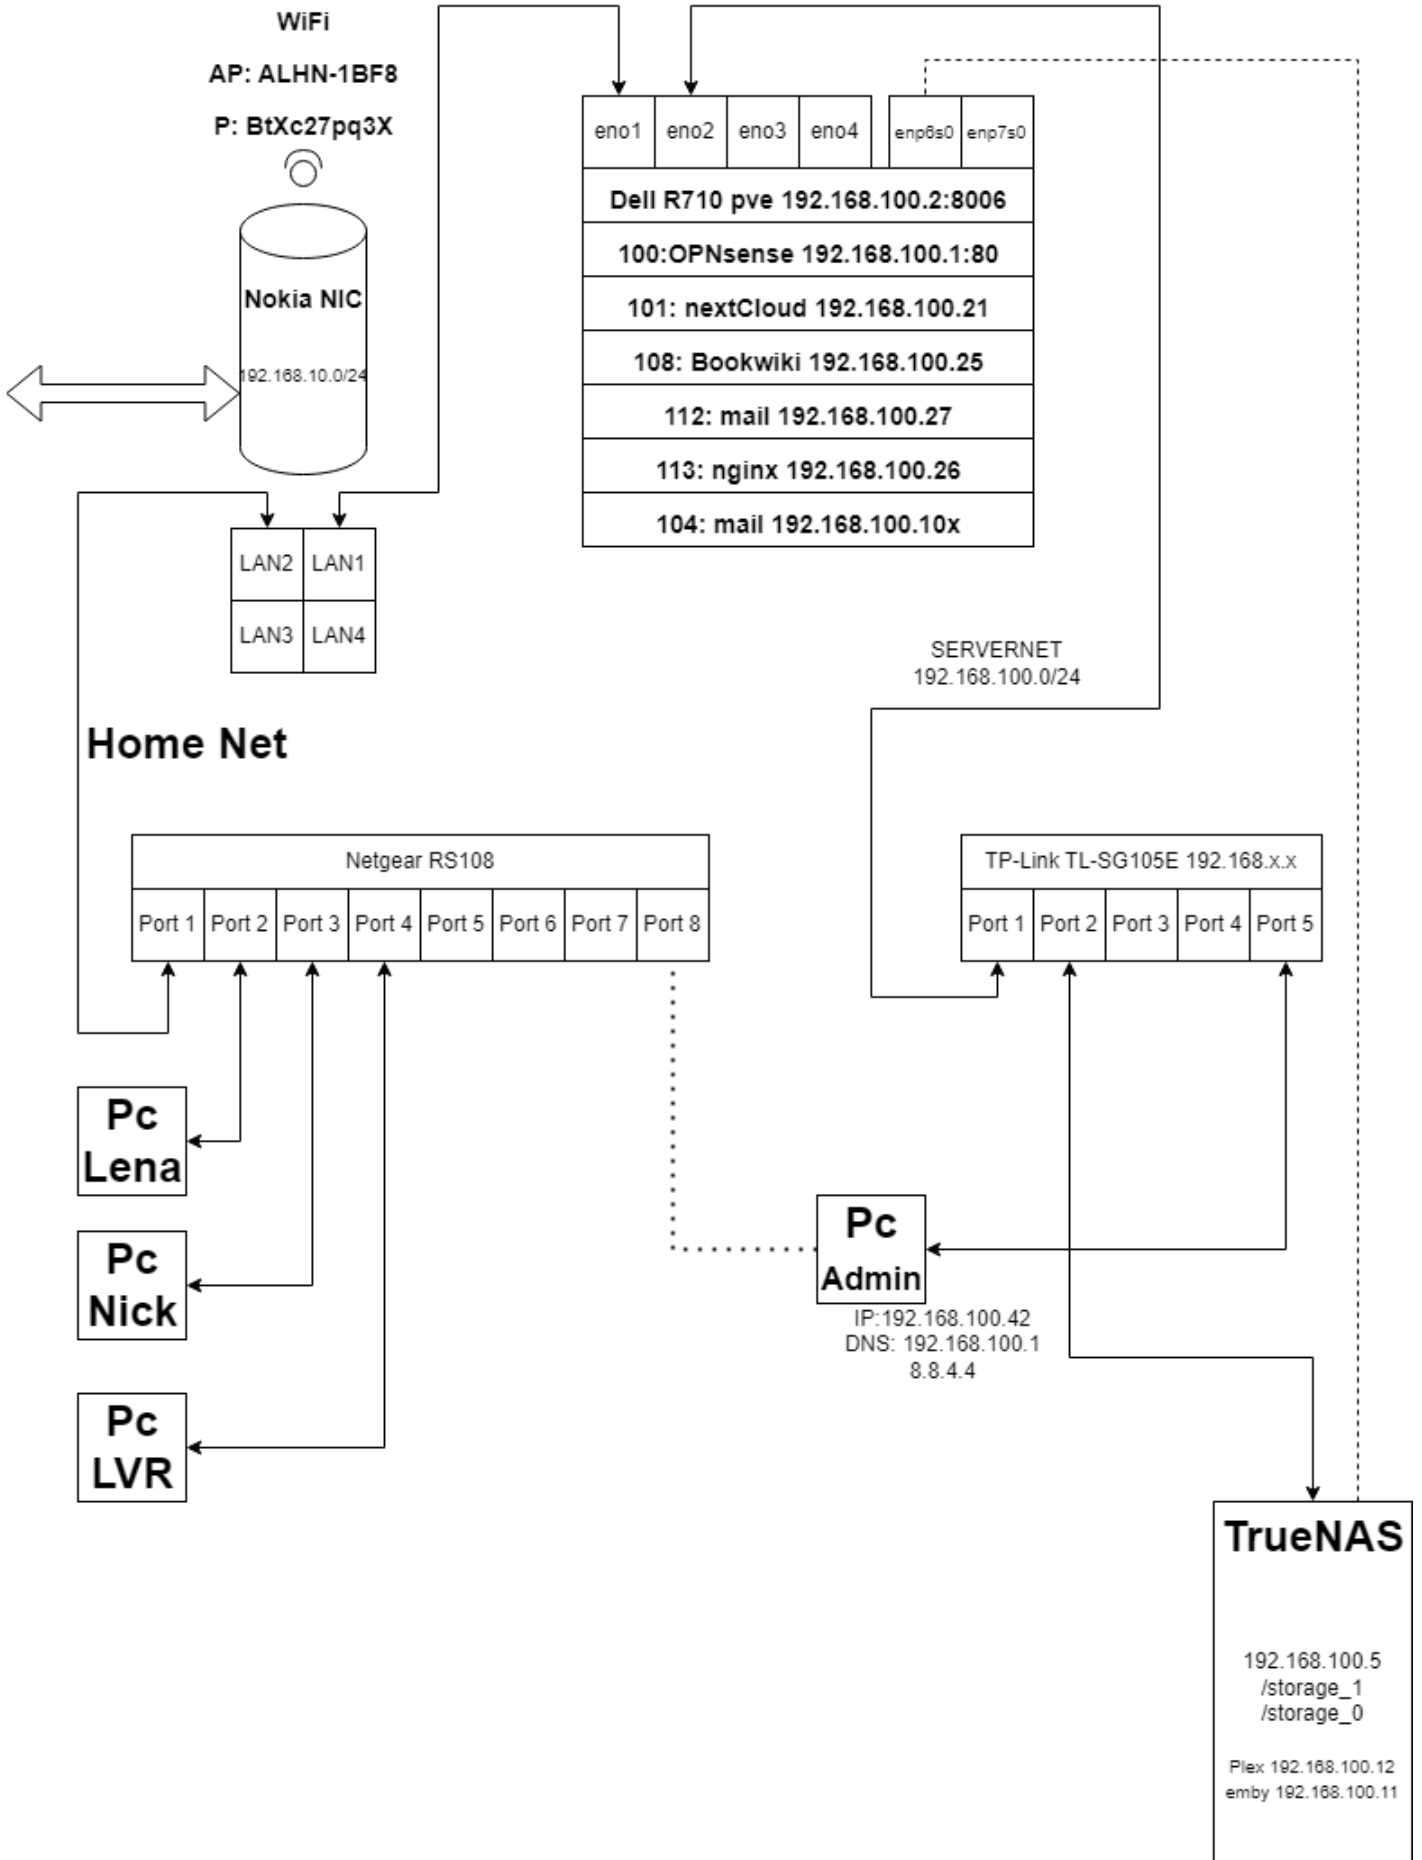

# Network Layout

Revision #8

Created 24 October 2023 02:32:05 by Beast\_cat

Updated 18 November 2023 19:15:54 by Beast\_cat